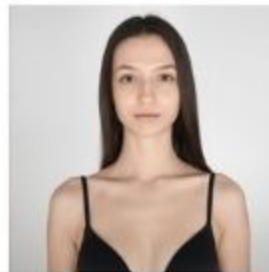

ANNA

HEIGHT: 178
BUST: 82
WAIST: 58
HIPS: 88
SHOE: 38
EYES: BROWN